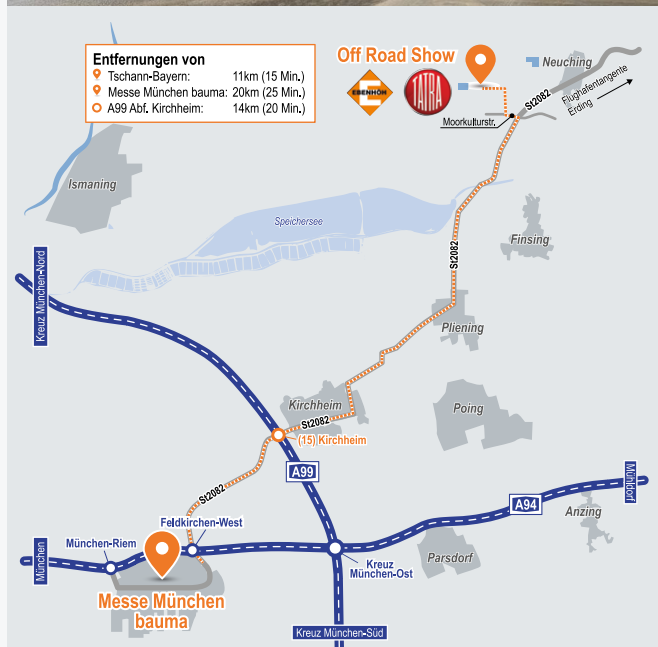

BAUMA 2016 & TATRA Off Road Show April 11 – 17, 2016, Munich

TATRA TRUCKS would like to invite you for the presentation of the best all-wheel-drive trucks at the exhibition **BAUMA 2016**.

We are going to introduce in a world premiere the new TATRA PHOENIX Euro 6 with drive 10x10 as efficient and productive truck for your mining and earth-moving works with a brand new heated tipper. Another TATRA PHOENIX Euro 6 with 6x6 drive with LIEBHERR mixer HTM 604 you can see at our stand which will be located in hall **B4, stand No. 349**.

You have also a unique possibility to test our trucks in the real conditions during the exhibition. Visit our **TATRA Off Road Show** that is held in Kieswerke Ebenhöf, Werk Lüß, Moorkulturstr., 85467 Neuching where you have possibility to get experience with TATRA Dakar racing truck. Book your time for the race and register on-line at www.eventassistant.de/tatra/bauma-en You can get there on your own or we can offer a shuttle bus from the exhibition centre.

Visit **TATRA stand at BAUMA 2016** and learn more about our off-road trucks and special solutions.

David Pipal, Sales Director, TATRA TRUCKS a.s.

TATRA TAKES YOU FURTHER

tatratrucks.com

TATRA PHOENIX Euro 6